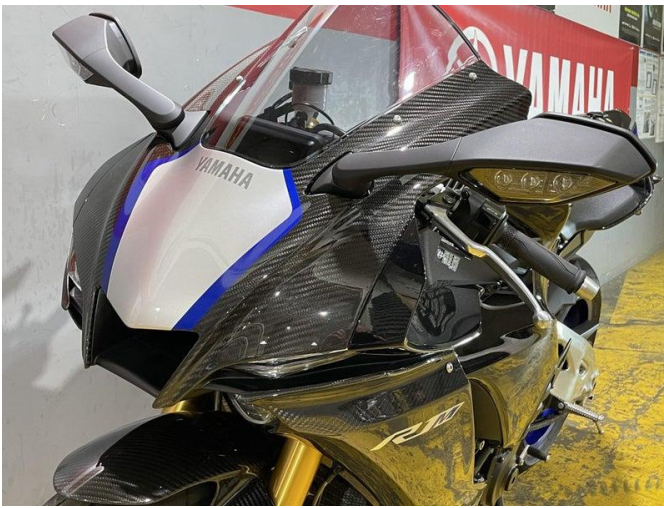

📍 79 Crawford St, CBD, Dunedin 9016

☎ Phone 03 477 0366 (tel:03 477 0366)
Email admin@mcr.co.nz (mailto:admin@mcr.co.nz)

(/finance-calculator)