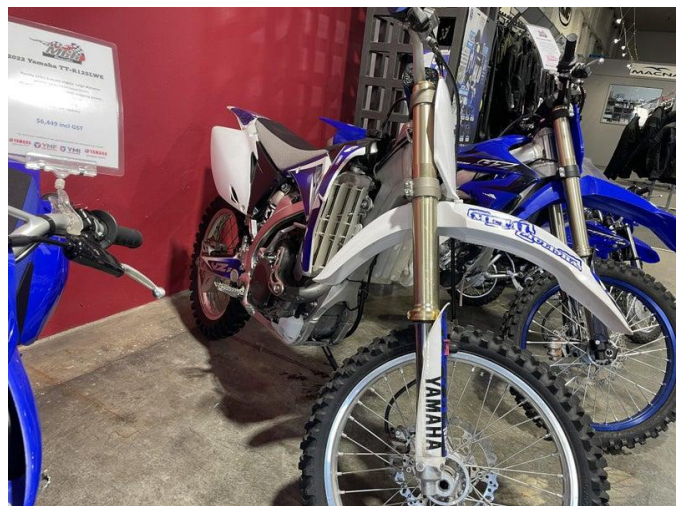

2008 Yamaha YZ450F

\$5,000.00

Year Built	2008
Fuel Type	Petrol
Body Type	Motorbike - Off Road
Engine Size	450cc
Transmission	Manual

Low hours, very tidy original condition, also has kick stand.

📍 79 Crawford St, CBD, Dunedin 9016