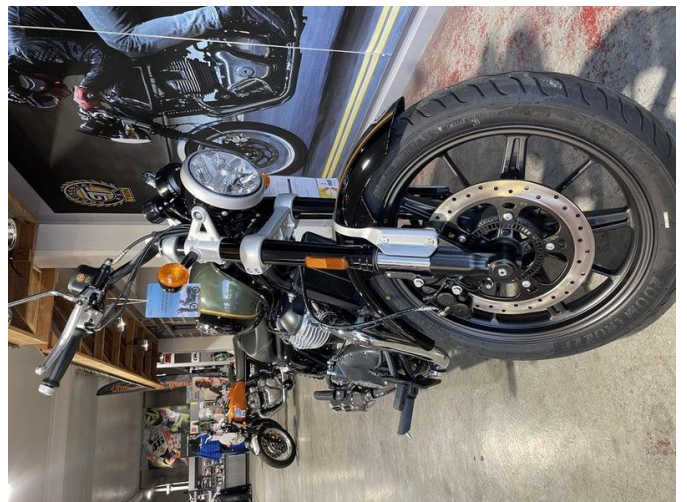

2024 Royal Enfield Super Meteor 650

\$12,690.00

Year Built	2024
Fuel Type	Petrol
Body Type	Motorbike - Road Cruiser
Engine Size	650cc
Transmission	Manual

📍 79 Crawford St, CBD, Dunedin 9016

☎ Phone 03 477 0366 (tel:03 477 0366)
Email admin@mcr.co.nz (mailto:admin@mcr.co.nz)